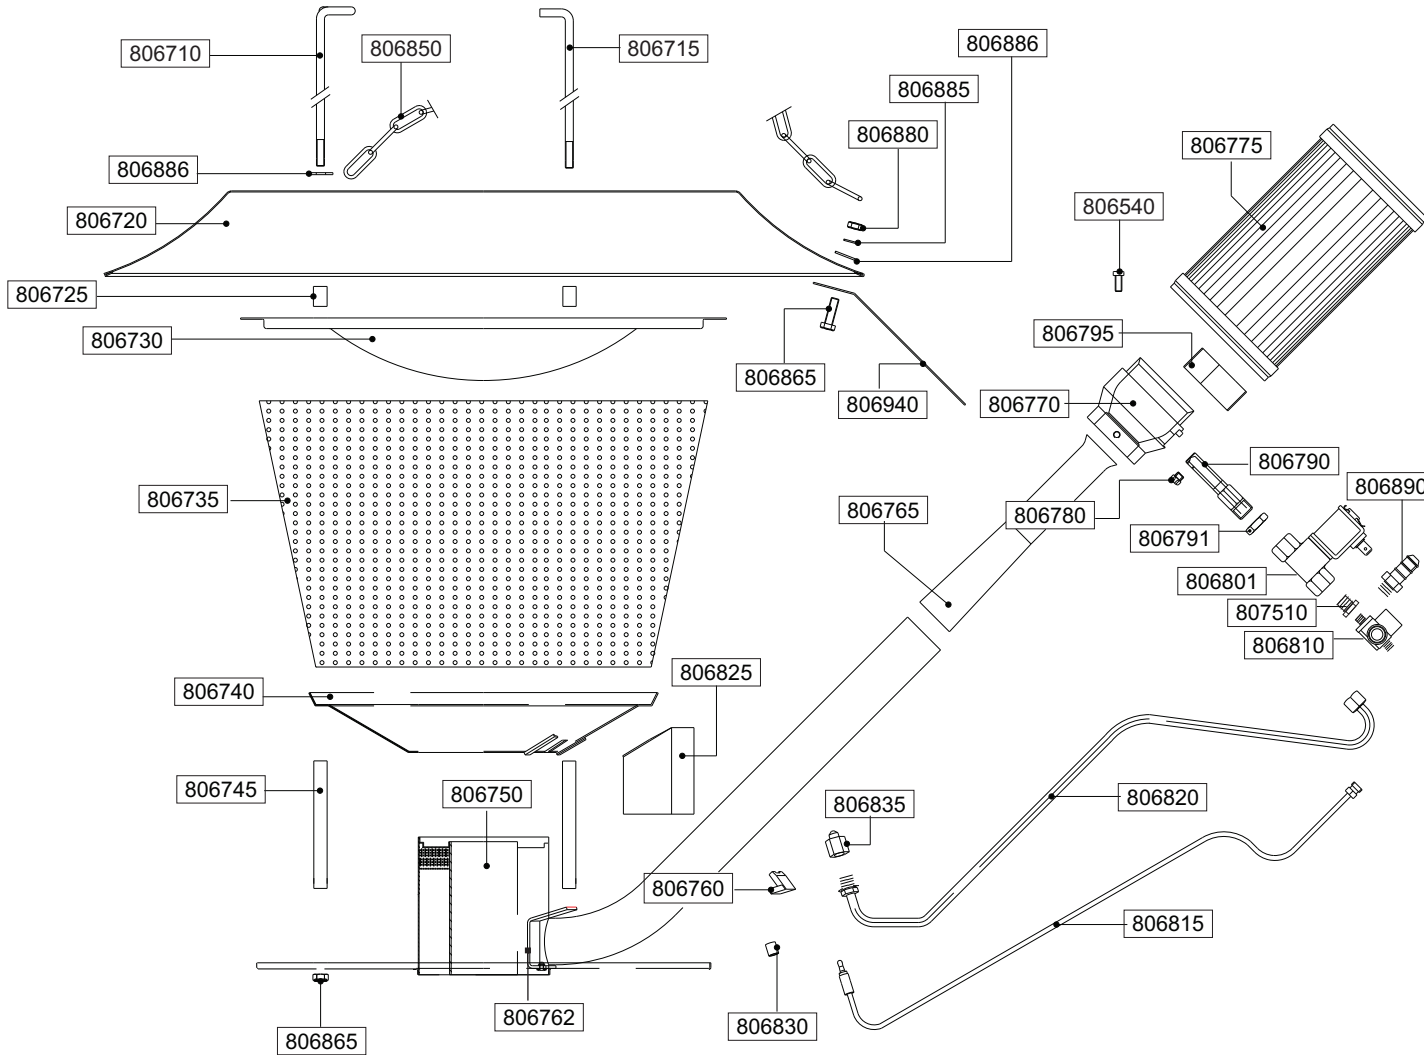

G12 ASCO Pilot Zone Parts Identification

Part #	Qty.	Description
806540	1	No. 33 G12 Screw Stainless M5 x 10
806710	1	No. 51 G12 Connecting Eye Rod
806715	2	No. 52 G12 Connecting L Rod
806720	1	No. 53 G12 Reflector
806725	3	No. 54 G12 Short Spacer
806730	1	No. 55 G12 Emitter Top Plate
806735	1	No. 56 G12 Emitter
806740	1	No. 57 G12 Bottom Plate
806745	3	No. 58 G12 Long Spacer
806750	1	No. 59 G12 Burner Assembly
806760	1	No. 59c G12 Pilot Flame Guide
806762	1	No. 59 G12 Pilot Flame Bracket
806765	1	No. 60 G12 Venturi
806770	1	No. 61 G12 Intake Adapter
806775	1	No. 62 G12 Dust Filter
806780	1	No. 63 G12 Jet LP 2.1
806790	1	No. 64 G12 Jet Holder
806791	1	Fixation Nut
806795	1	No. 65 G12 Jet Holder Retainer
806801	1	No. 66a G12 Solenoid COIL 24VAC
807510	1	No. 67 G12 1/4 x 1/8 in, Bushing
806810	1	No. 68 G12 Safety Device
806815	1	No. 69 G12 Thermocouple
806820	1	No. 70 G12 Pilot Gas Pipe
806825	1	No. 71 G12 Pilot Cover
806830	1	No. 72 G12 Thermocouple Holder
806835	1	No. 73 G12 Pilot Jet LP .30
806850	1	No. 75 G12 Suspension Chain
806855	3	No. 76 G12 M6 Nylock Nut
806865	1	No. 78 G12 Screw M6 x 16
806880	1	No. 81 G12 Nut M6
806885	1	No. 82 G12 Lock Ring M6
806890	1	No. 83 G12 Hose Barb